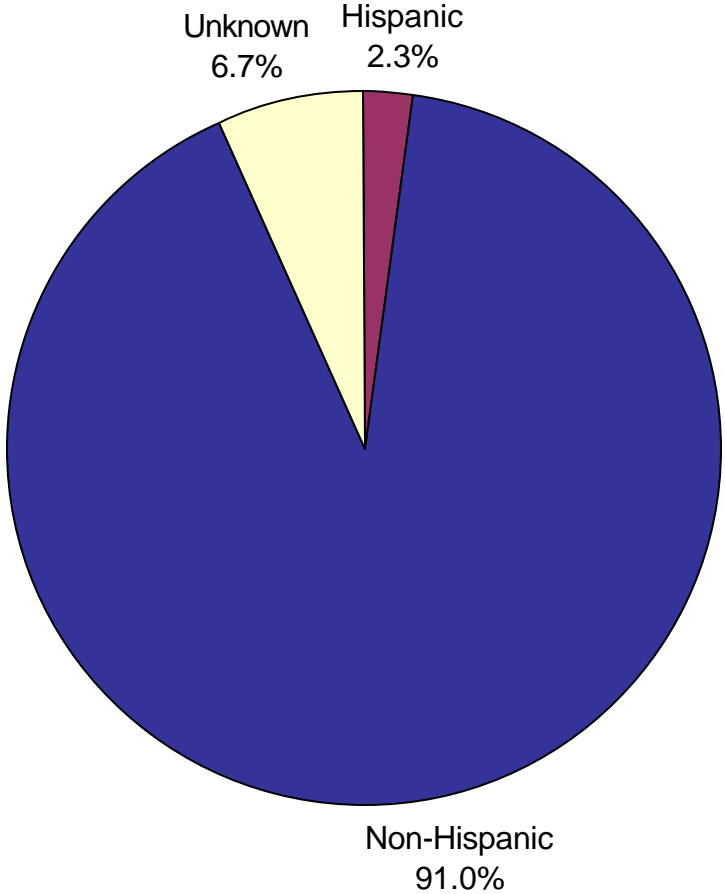

Wisconsin Occupational Fatalities by Ethnicity, 1992 - 2001

Source: WI FACE Program
N = 1098