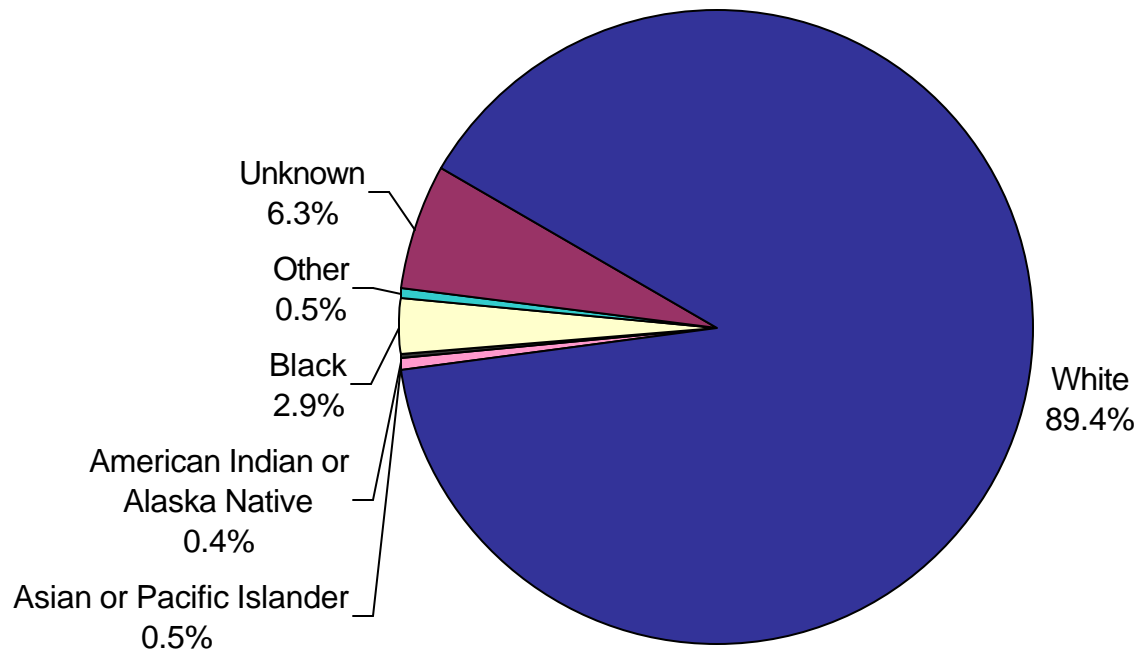

Wisconsin Occupational Fatalities by Race, 1992- 2001

Source: WI FACE Program
N = 1098