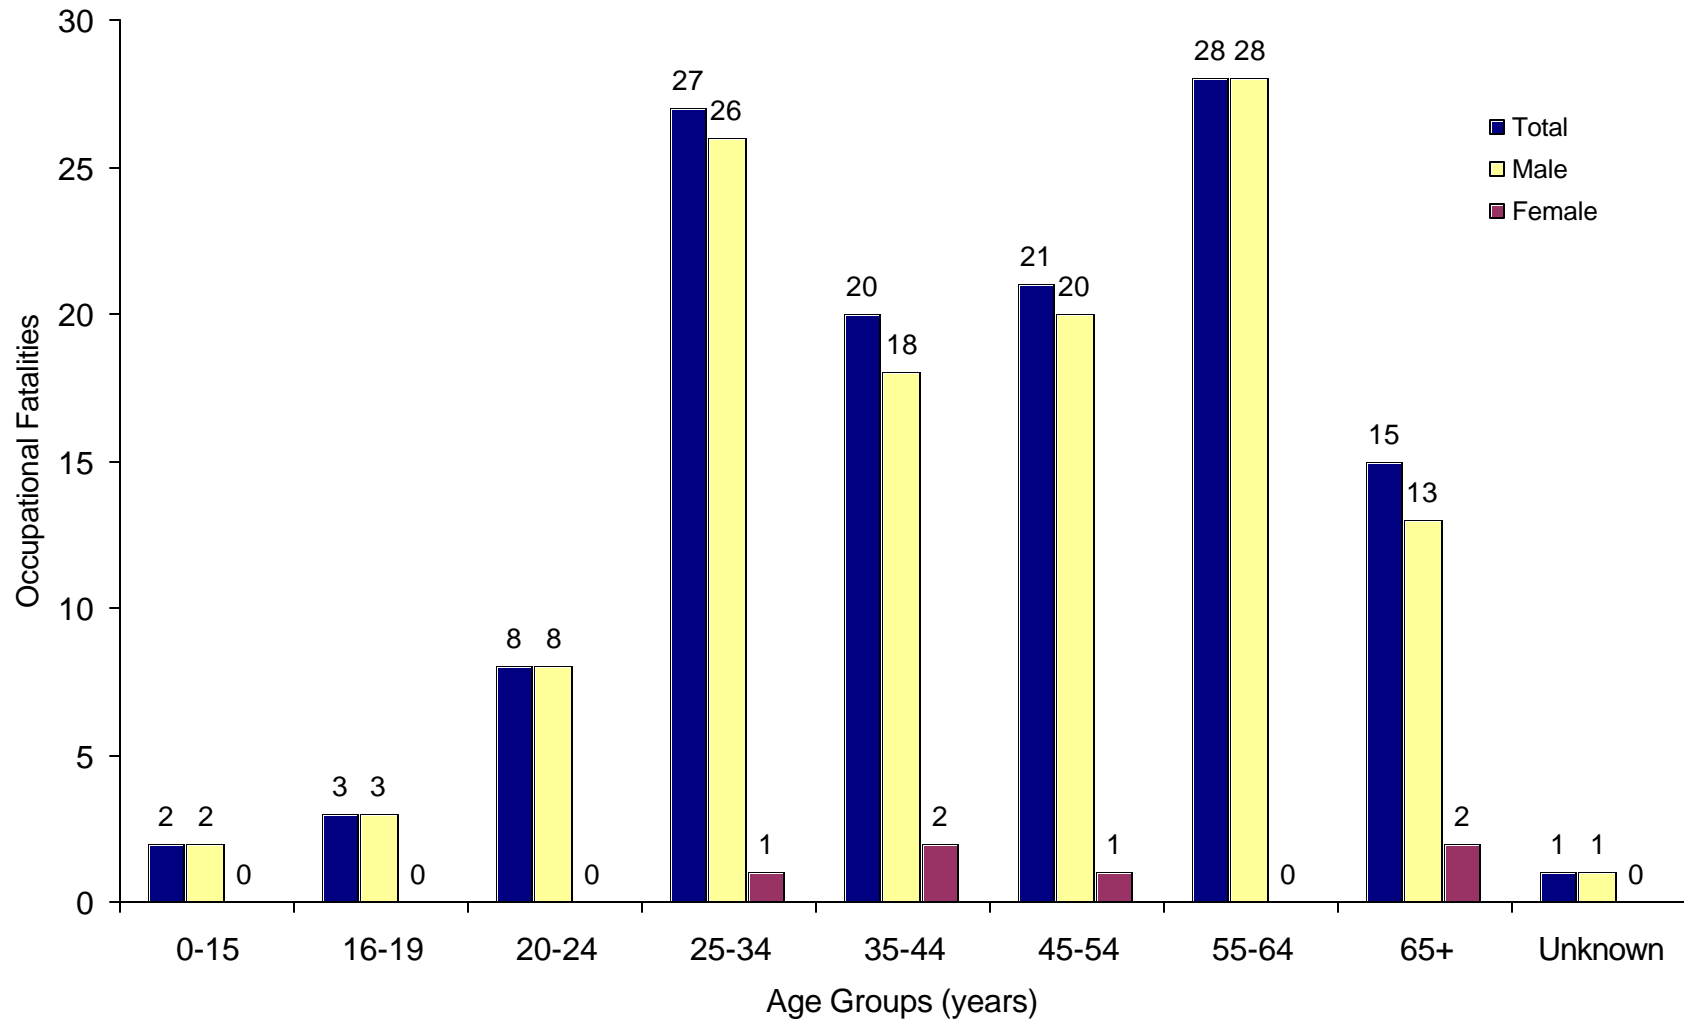

Northern Region Occupational Fatalities by Age and Gender, 1992 - 2001

Source: WI FACE Program
N = 125