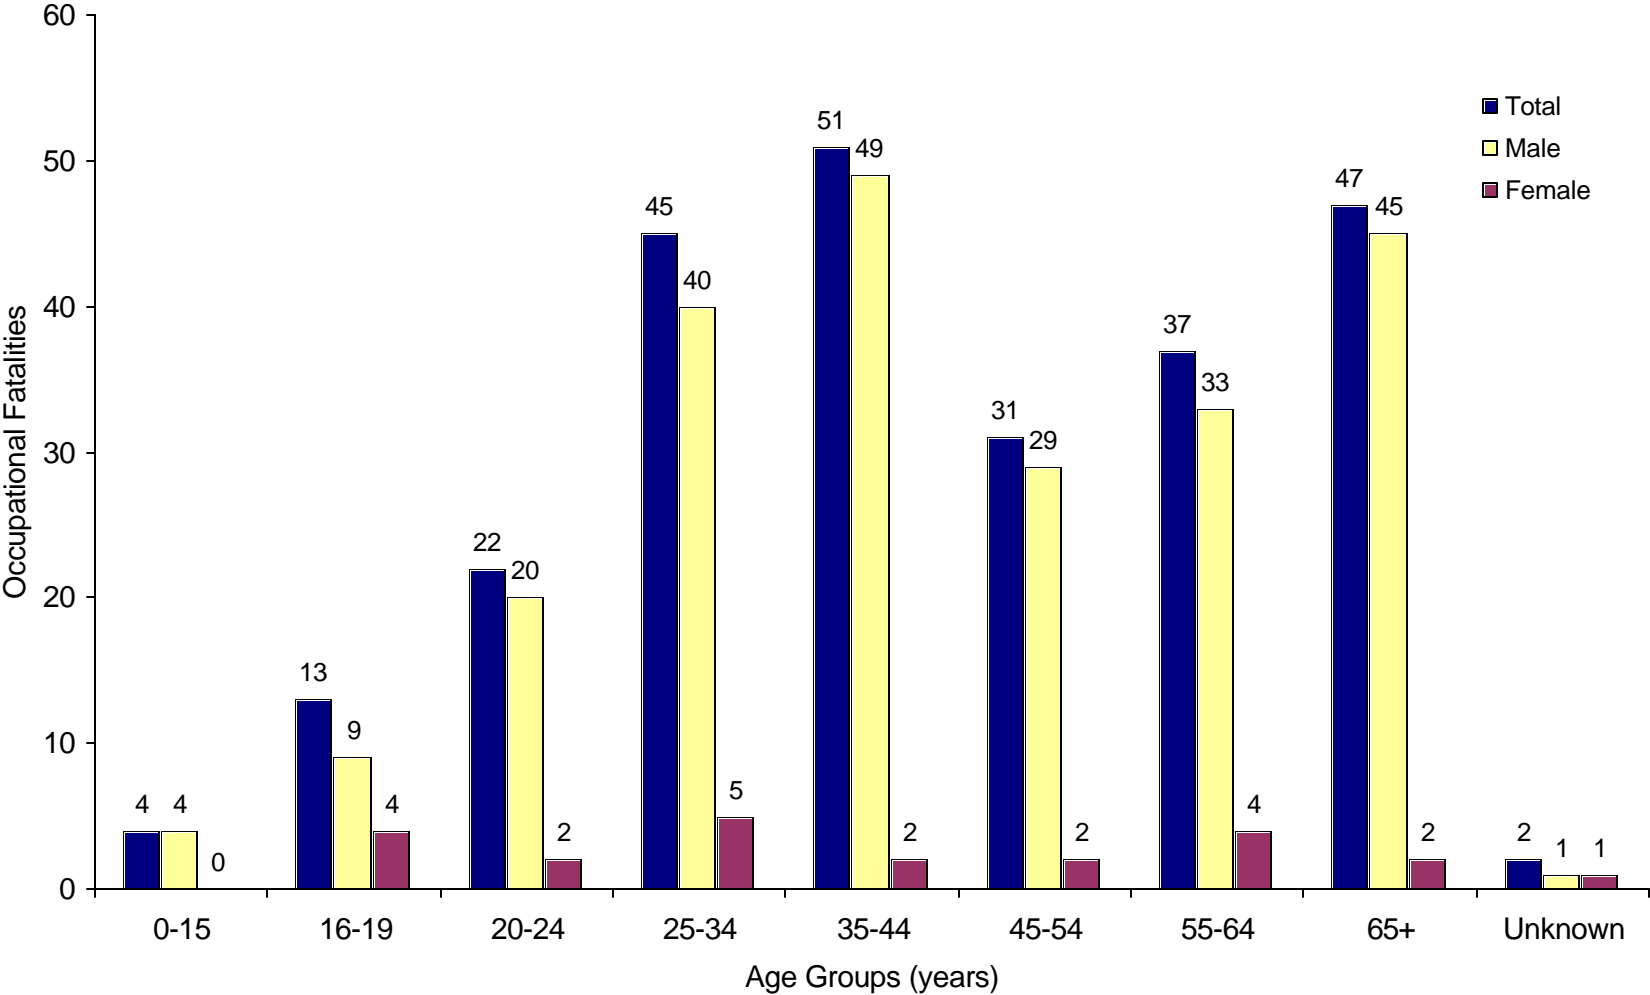

### Southern Region Occupational Fatalities by Age and Gender, 1992 - 2001

Source: WI FACE Program  
 N = 252