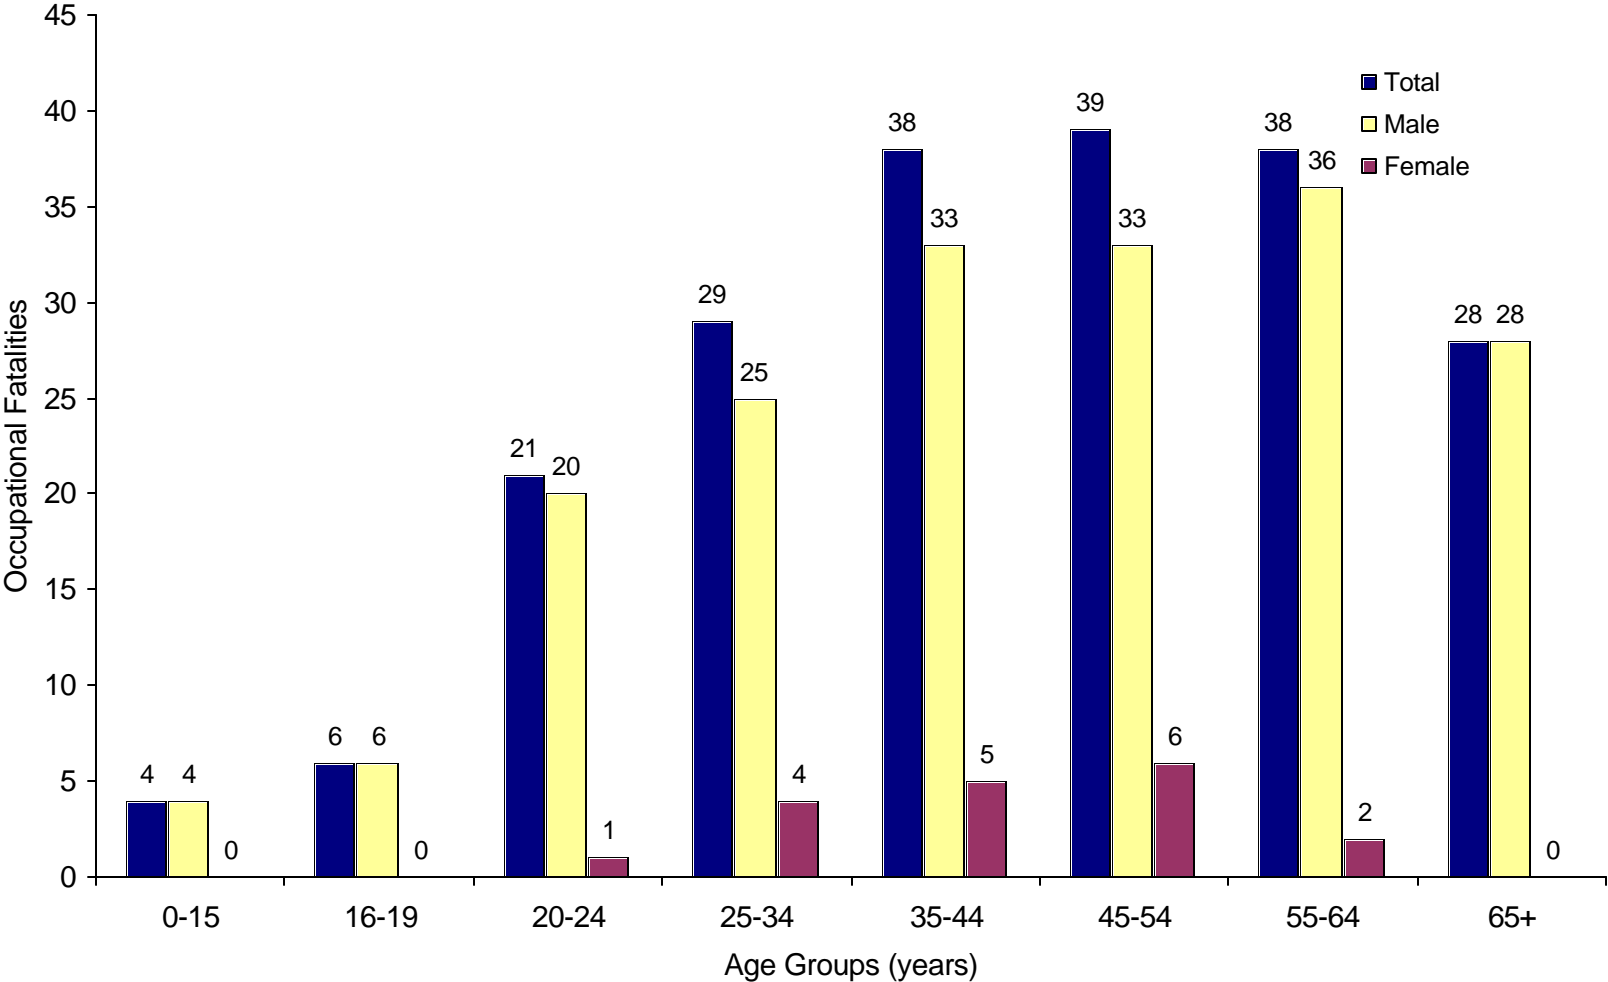

Western Region Occupational Fatalities by Age and Gender, 1992 - 2001

Source: WI FACE Program
 N = 203