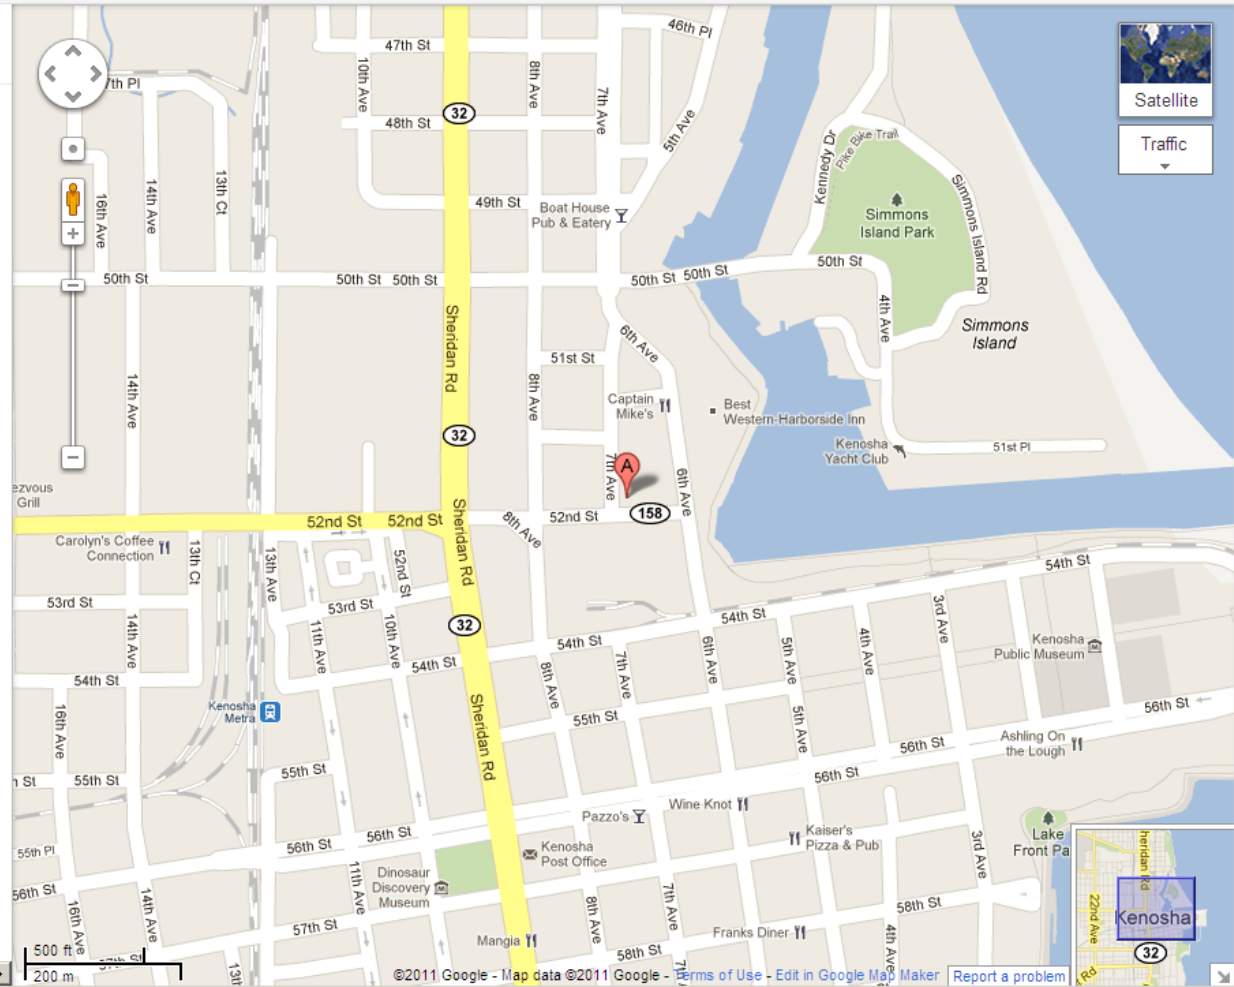

600 52nd St kenosha, wi

Get directions

My places

600 52nd St
Kenosha, WI 53140

[Directions](#) [Search nearby](#) [Save to map](#) [more](#)

At this address:

- [Greater Kenosha Foundation -](#)
- [Guttormsen Hartley Wilk Higgs -](#)
- [Guttormsen Hartley Wilk Higgs: Guttormsen Eric H -](#)
- [Guttormsen Hartley Wilk: Hartley Miles W -](#)
- [Guttormsen Hartley Wilk: Hartley Thomas B -](#)
- [Guttormsen Hartley Wilk: Higgins John P -](#)
- [Guttormsen Hartley Wilk: Wilk David P -](#)
- [Kenosha Visiting Nurse Association -](#)
- [Partners In Design Architects -](#)
- [Partners In Design Architects: Molinaro Mark A -](#)
- [Seymour & Associates: Gierl Charles E CPA -](#)
- [Wells Fargo Advisors -](#)

Satellite

Traffic