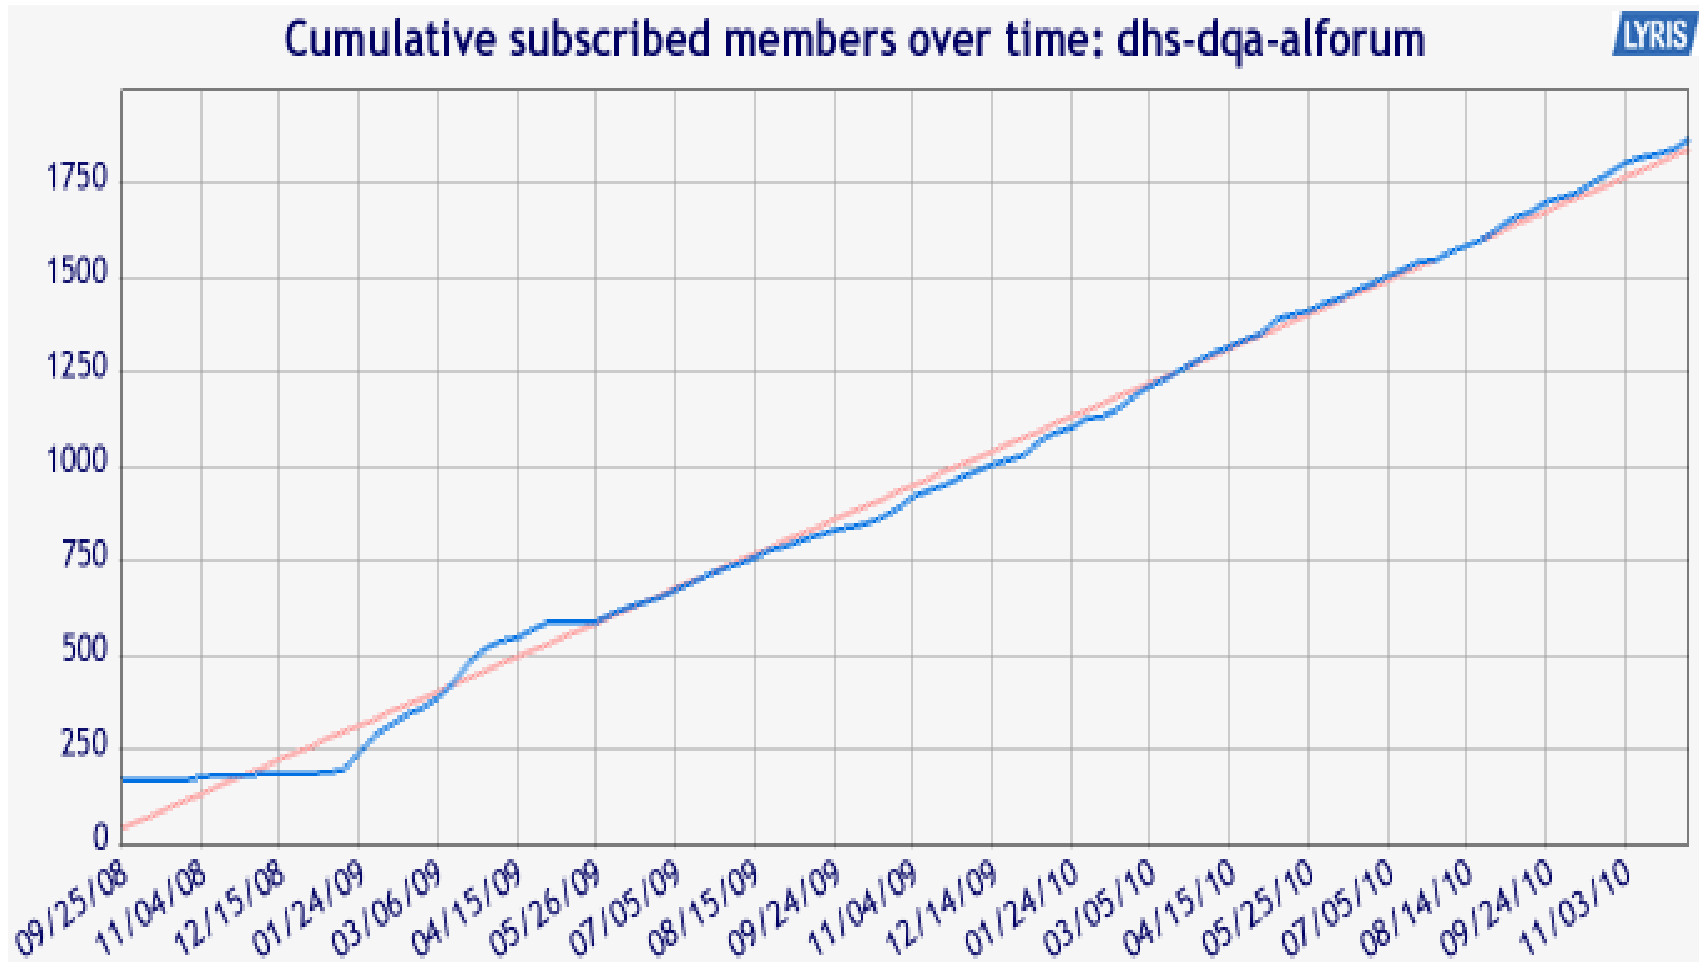

AL Forum Members Over Time December 2010

AL Forum Member Count December 2010

Member count for all your lists

LYRIS