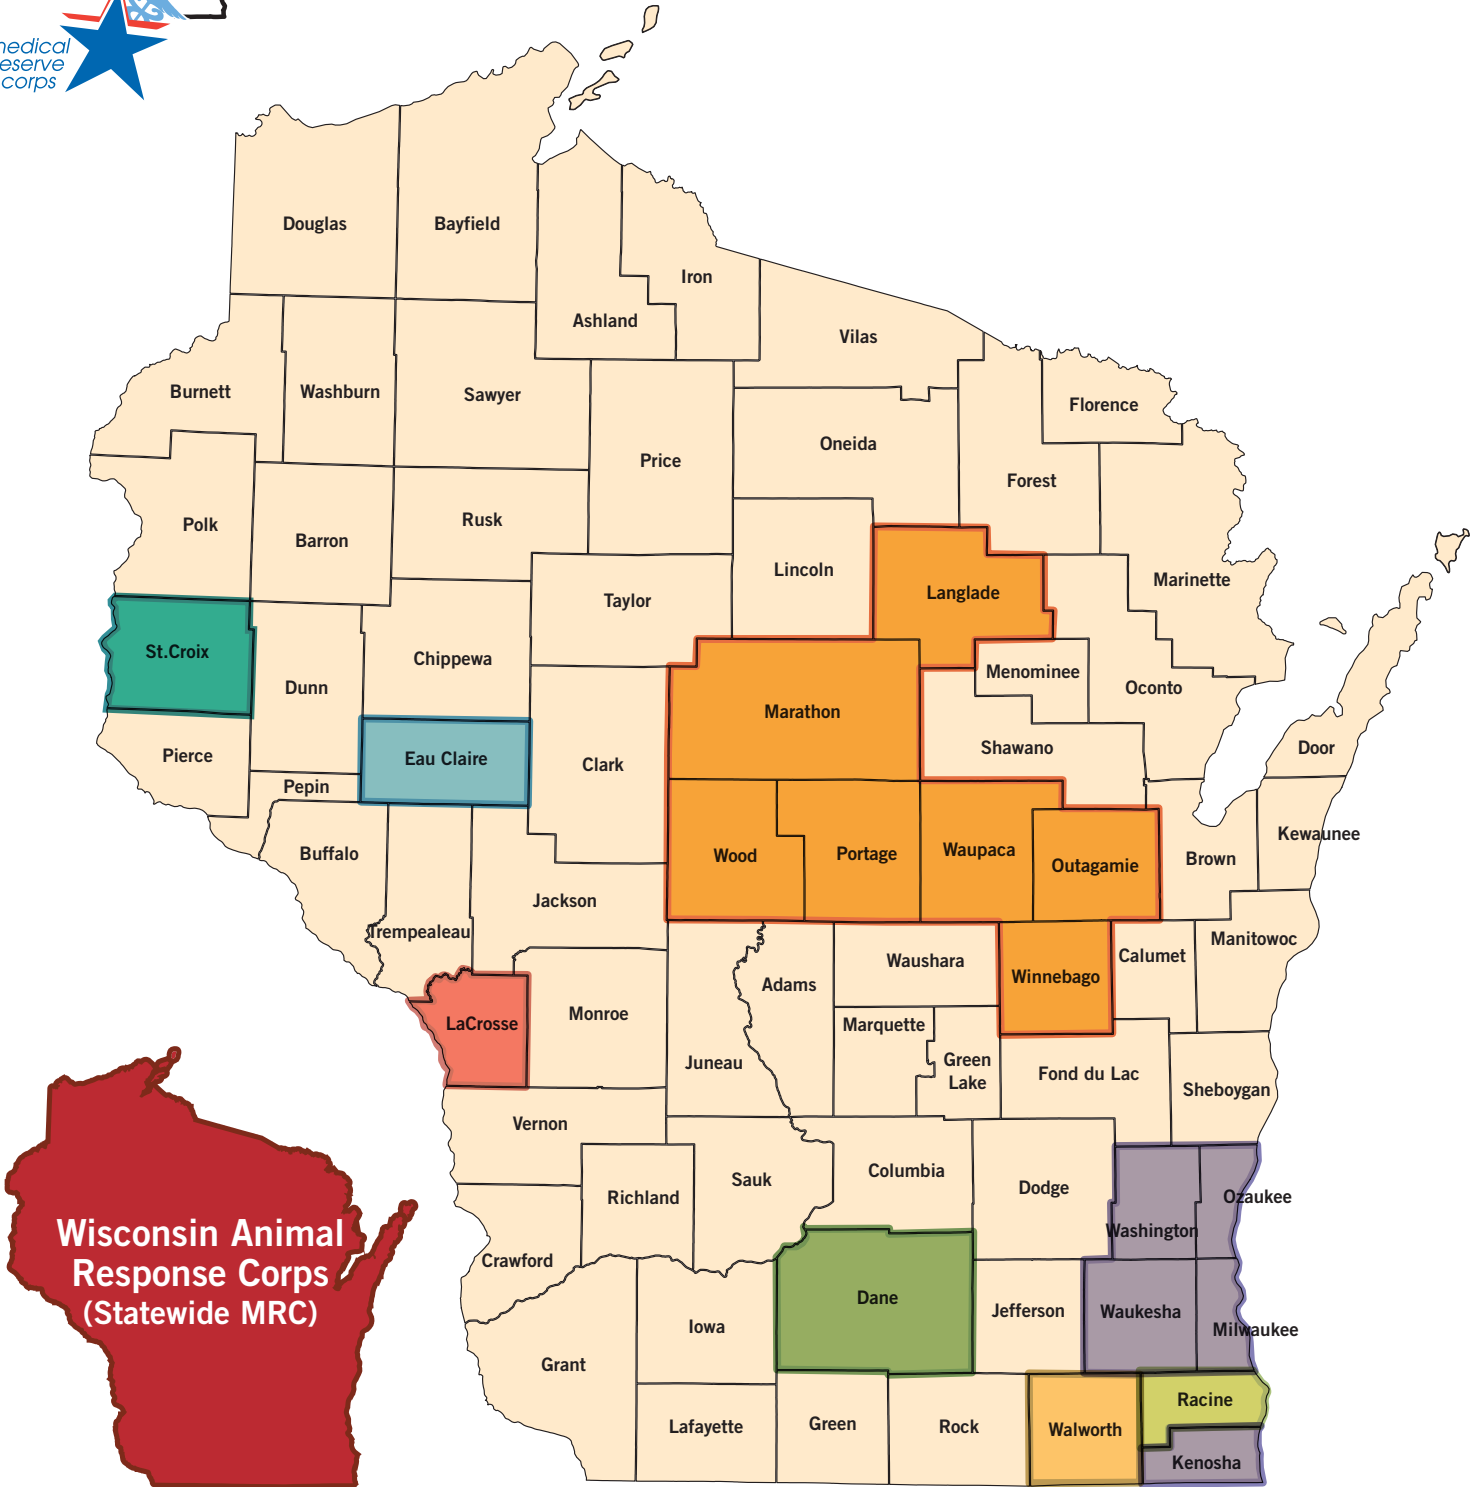

Wisconsin Medical Reserve Corps Units

- Eau Claire County MRC
- Wisconsin Disaster Medical Response Team
- La Crosse County MRC
- St. Croix County MRC
- Dane County MRC
- Lake Geneva MRC
- Southeast Wisconsin MRC
- Racine County MRC
- Wisconsin Animal Response Corps (Statewide MRC)