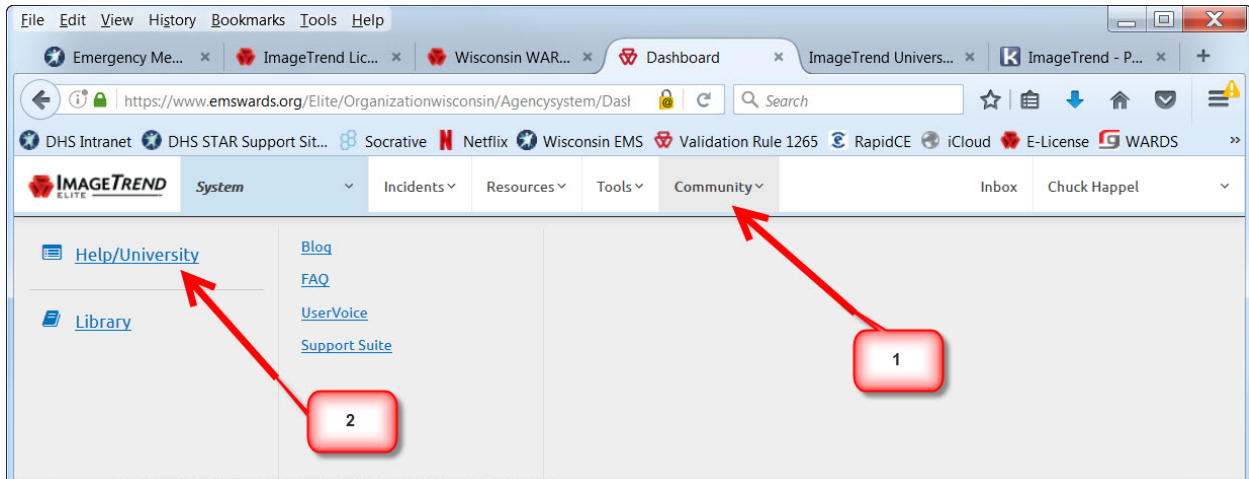

# Accessing Image Trend University

Login to your WARDS Elite account from this link:

<https://www.emswards.org/Elite/Organizationwisconsin/>

Once in your account, click on the *Community* tab then the *Help/University* hyperlink shown below.