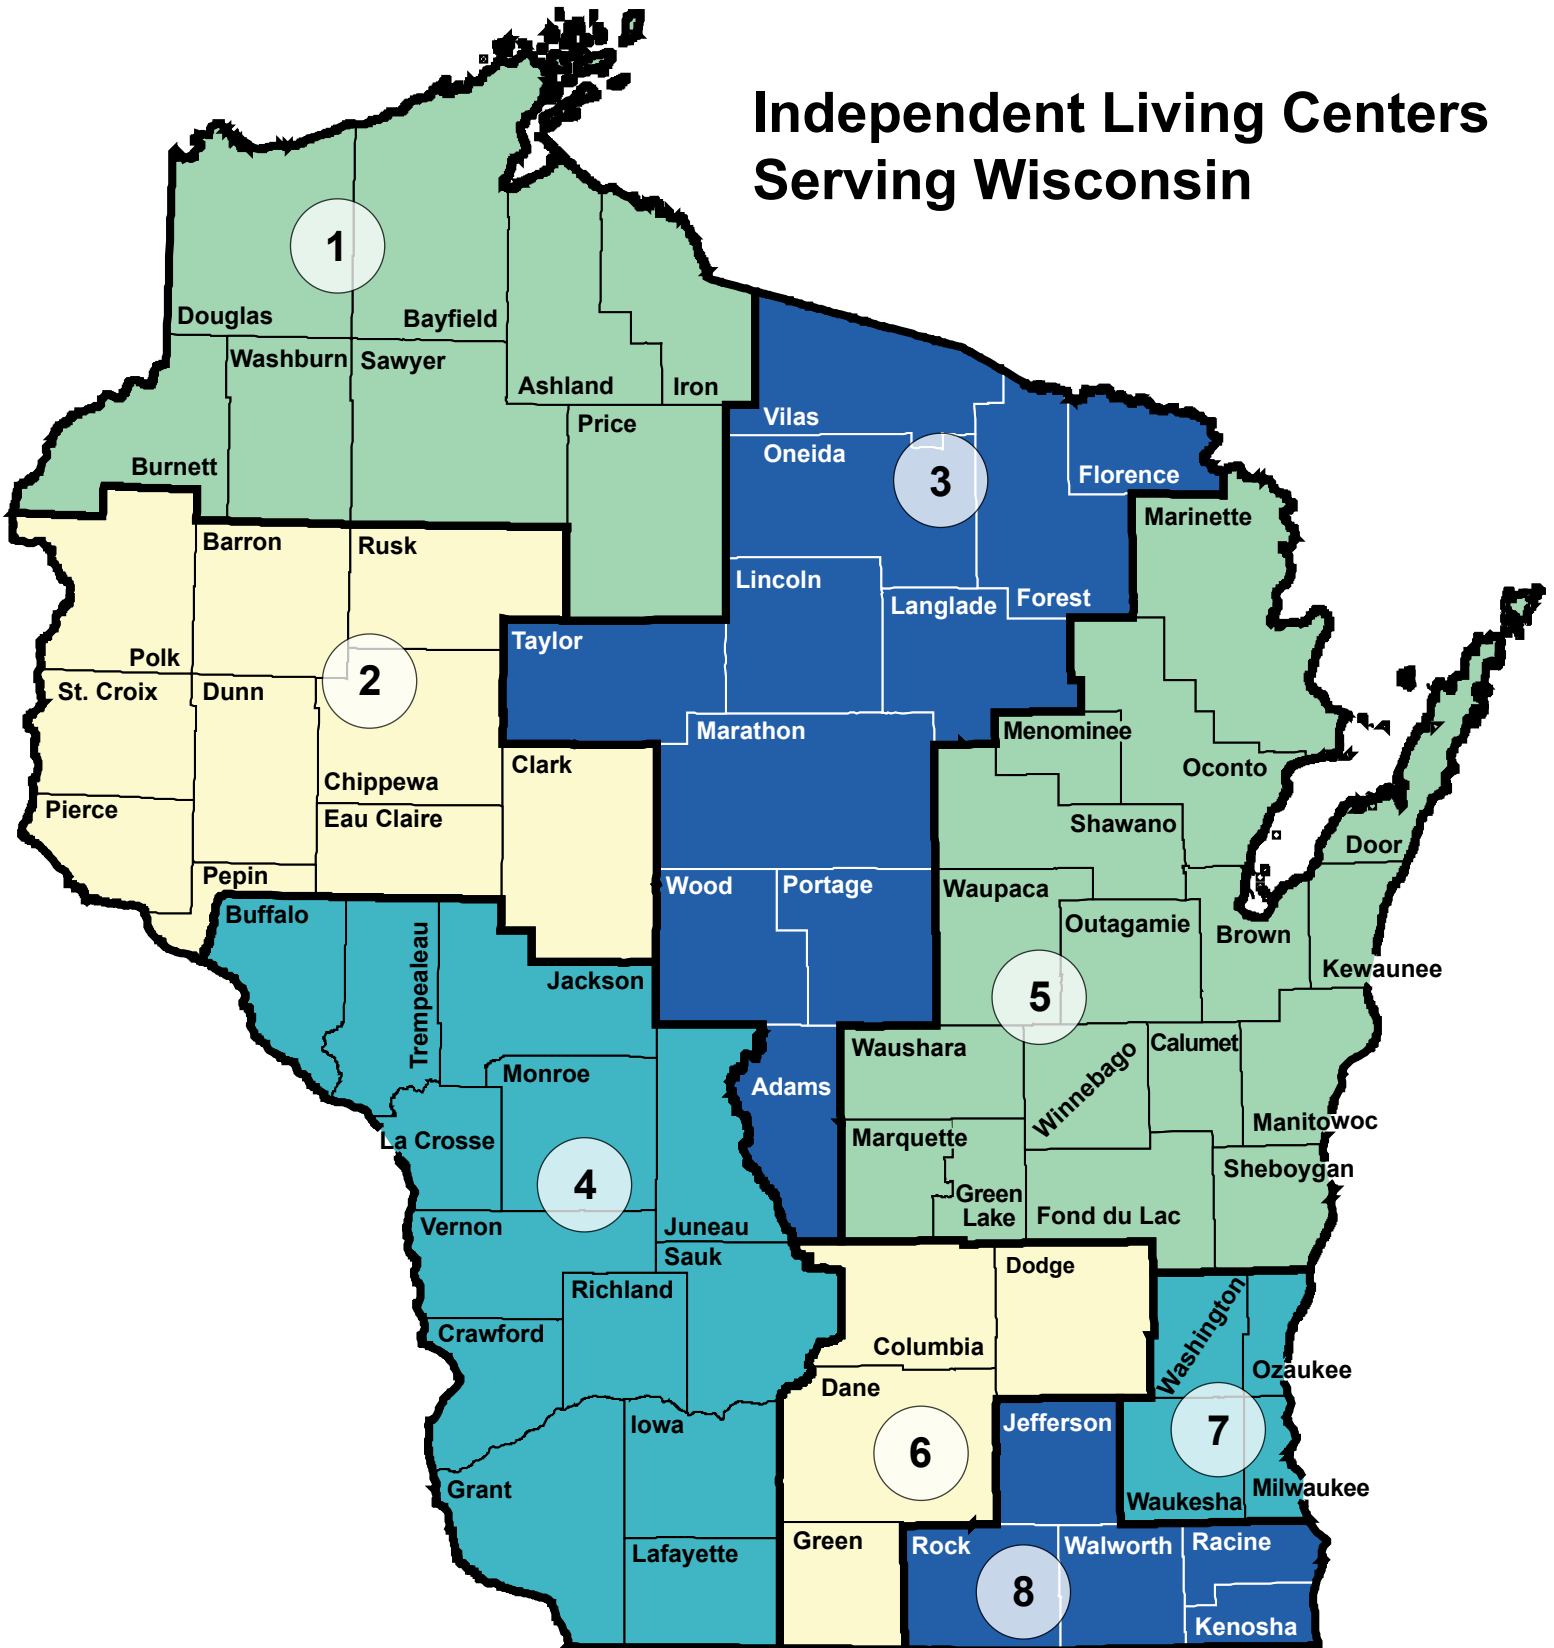

Independent Living Centers Serving Wisconsin

- 1. indiGO
- 2. Compass IL
- 3. Midstate Independent Living Choices
- 4. Independent Living Resources

- 5. Options for Independent Living
- 6. Access to Independence
- 7. Independence First
- 8. Society's Assets

1. indiGO

2911 Tower Ave., Suite 9
Superior, WI 54880
Phone: 715-392-9118
Toll Free: 800-924-1220
<http://indigowi.org>

Counties served:

Ashland, Bayfield, Burnett, Douglas, Iron, Price, Sawyer, Washburn

3. Midstate Independent Living Choices

3262 Church St.
Stevens Point, WI 54481
Phone: 715-344-4210
Toll Free: 800-382-8484
<https://milc-inc.org/>

Counties served:

Adams, Florence, Forest, Langlade, Lincoln, Marathon, Oneida, Portage, Taylor, Vilas, Wood

6. Access to Independence

3810 Milwaukee St.
Madison, WI 53714
Phone: 608-242-8484
Toll Free: 800-362-9877
Video Phone: 608-234-4484
<http://www.accesstoind.org/>

Counties served:

Columbia, Dane, Dodge, Green