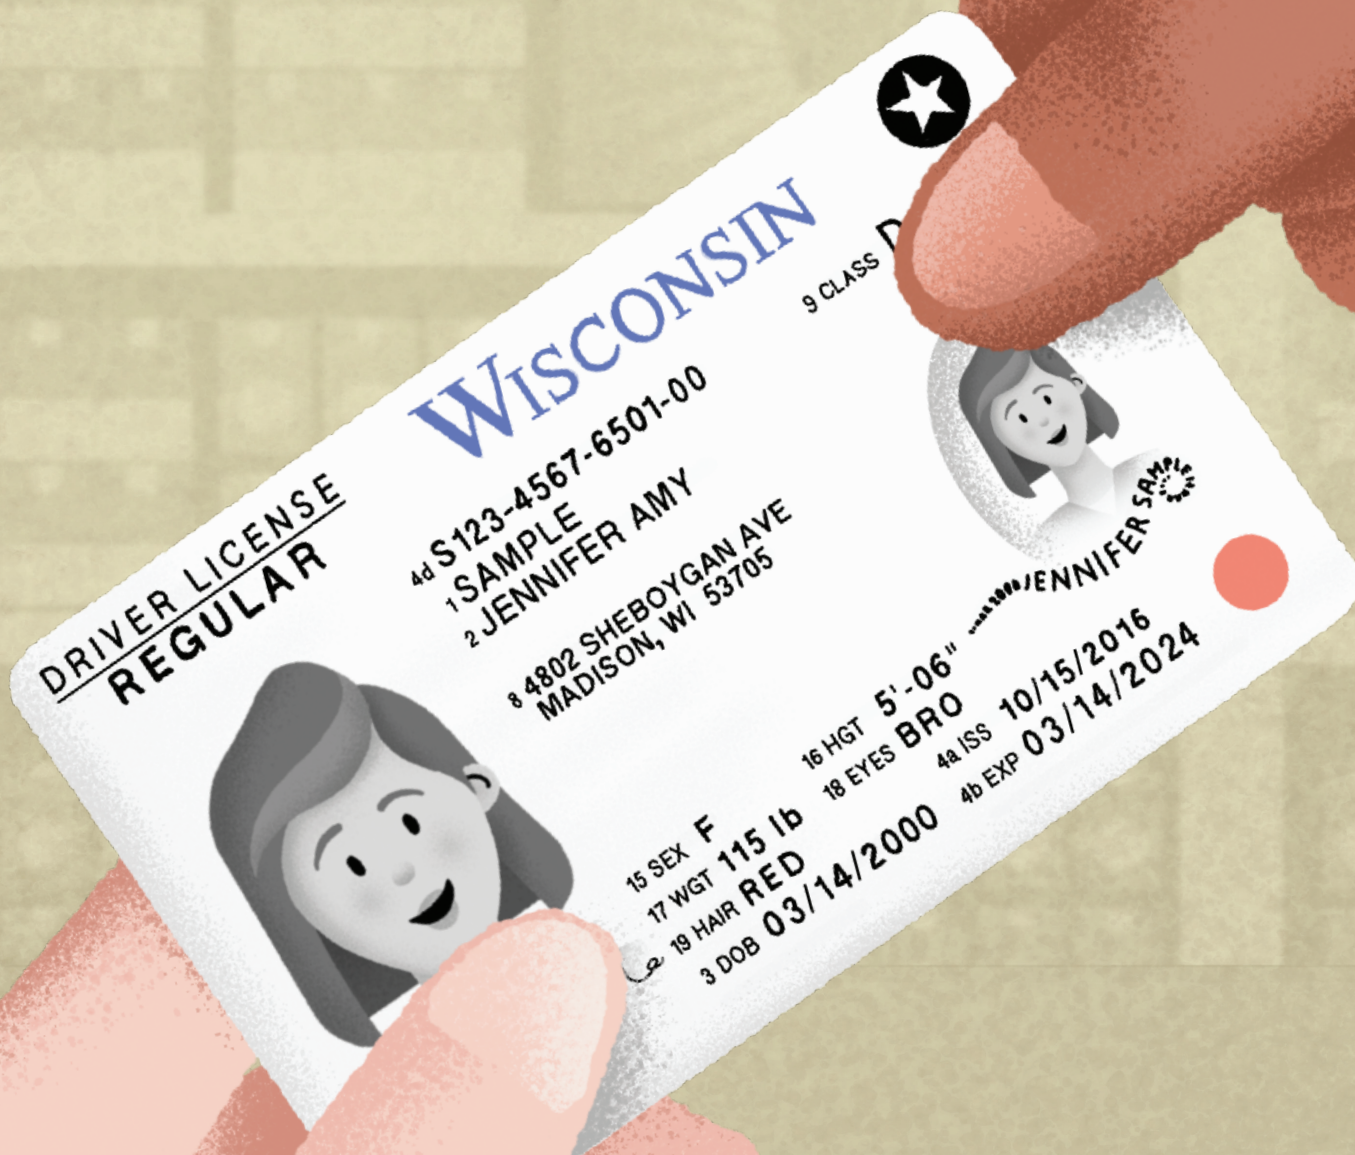

21 MEANS 21, NO MATTER WHAT.

We always check IDs, because
it's illegal to sell **tobacco** to
anyone under 21.

WISCONSIN DEPARTMENT
of HEALTH SERVICES

dhs.wi.gov/tobacco21