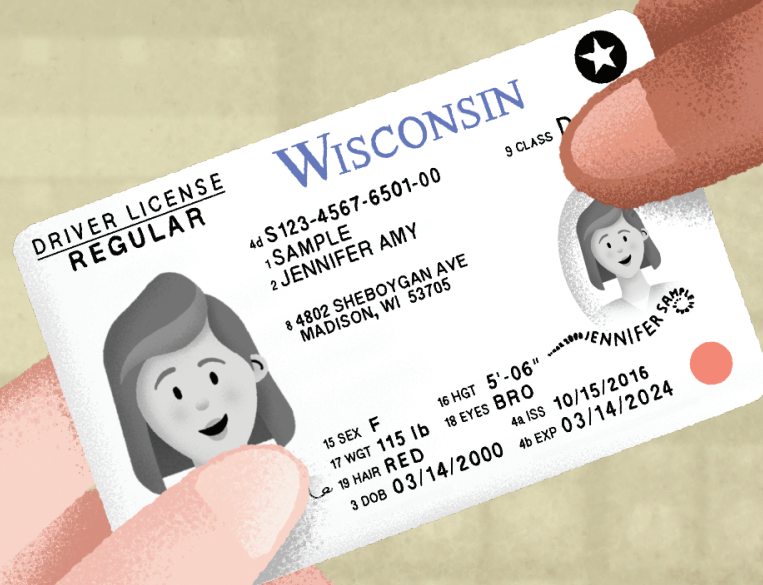

21 MEANS 21, NO MATTER WHAT.

We always check IDs, because
it's illegal to sell **tobacco** to
anyone under 21.

WISCONSIN DEPARTMENT
of HEALTH SERVICES

dhs.wi.gov/tobacco21